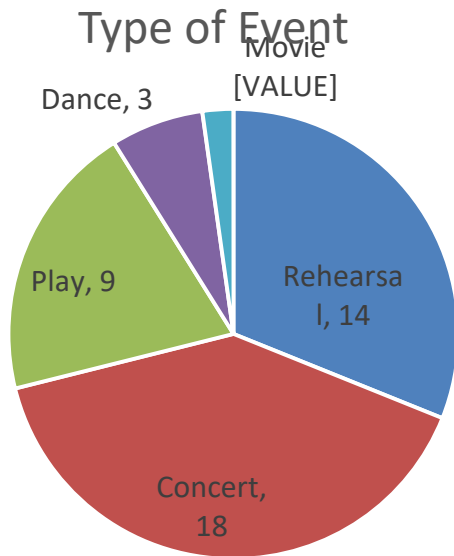

RESTROOMS  ADA/WHEELCHAIR & COMPANION SEATING  TICKET BOOTH 

Robert Z. Hawkins Amphitheater

ROBERT Z. HAWKINS AMPHITHEATER

Robert Z. Hawkins Amphitheater 2019

- **2019 Event Season Statistics**
 - 31 Performances
 - 14 Nights of Rehearsals

Robert Z. Hawkins Amphitheater 2019

2019 Attendance Numbers

Robert Z. Hawkins Amphitheater

Robert Z. Hawkins Amphitheater

Robert Z. Hawkins Amphitheater

Hawkins Amphitheater Yearly Attendance Trends

Robert Z. Hawkins Amphitheater