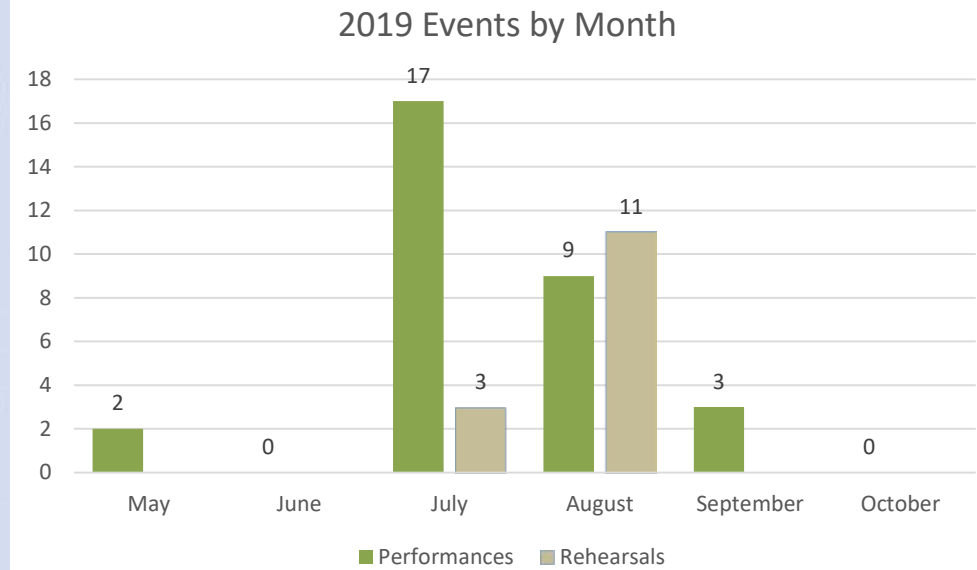

RESTROOMS  ADA/WHEELCHAIR & COMPANION SEATING  TICKET BOOTH 

Robert Z. Hawkins Amphitheater

ROBERT Z. HAWKINS AMPHITHEATER

Robert Z. Hawkins Amphitheater 2019

- **2019 Event Season Statistics**
 - 31 Performances
 - 14 Nights of Rehearsals

Robert Z. Hawkins Amphitheater 2019

2019 Attendance Numbers

Robert Z. Hawkins Amphitheater

Robert Z. Hawkins Amphitheater

Robert Z. Hawkins Amphitheater

Hawkins Amphitheater Yearly Attendance Trends

Robert Z. Hawkins Amphitheater