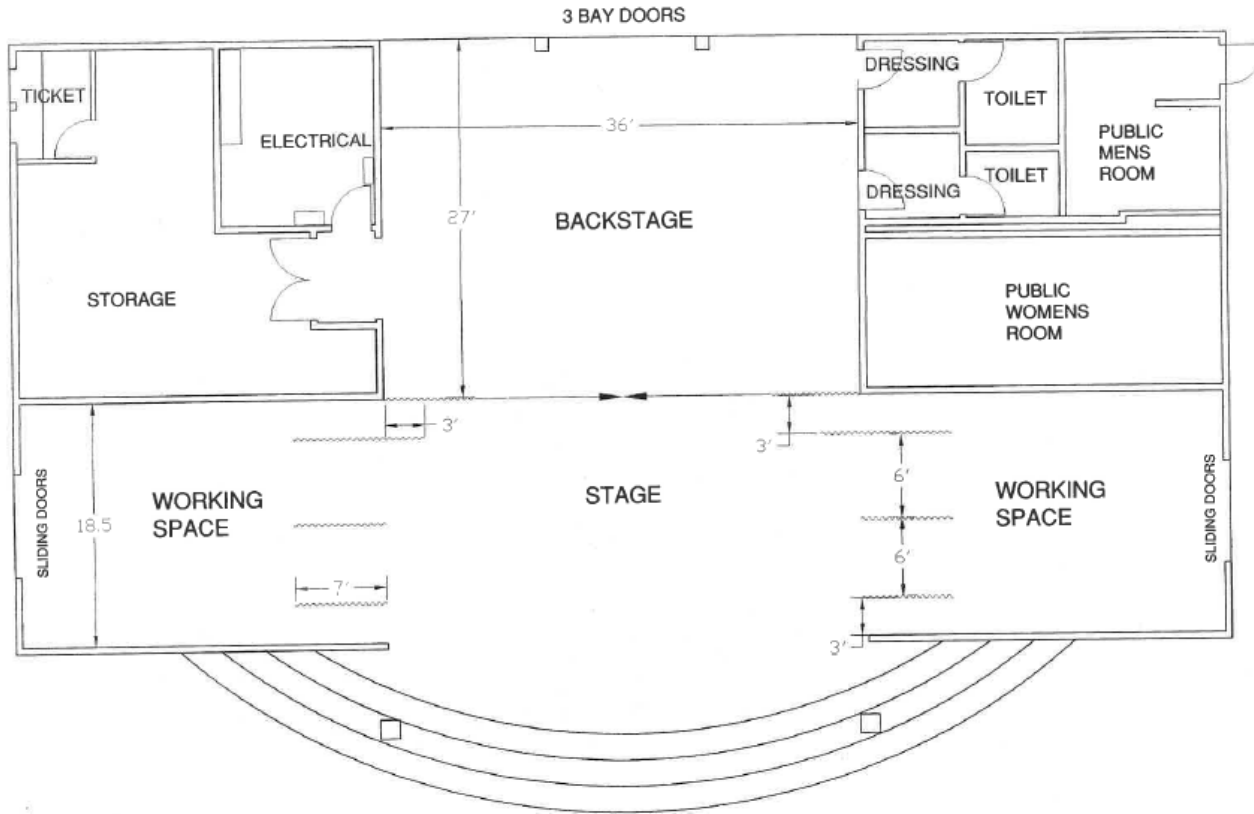

Robert Z. Hawkins Amphitheater

ROBERT Z. HAWKINS AMPHITHEATER