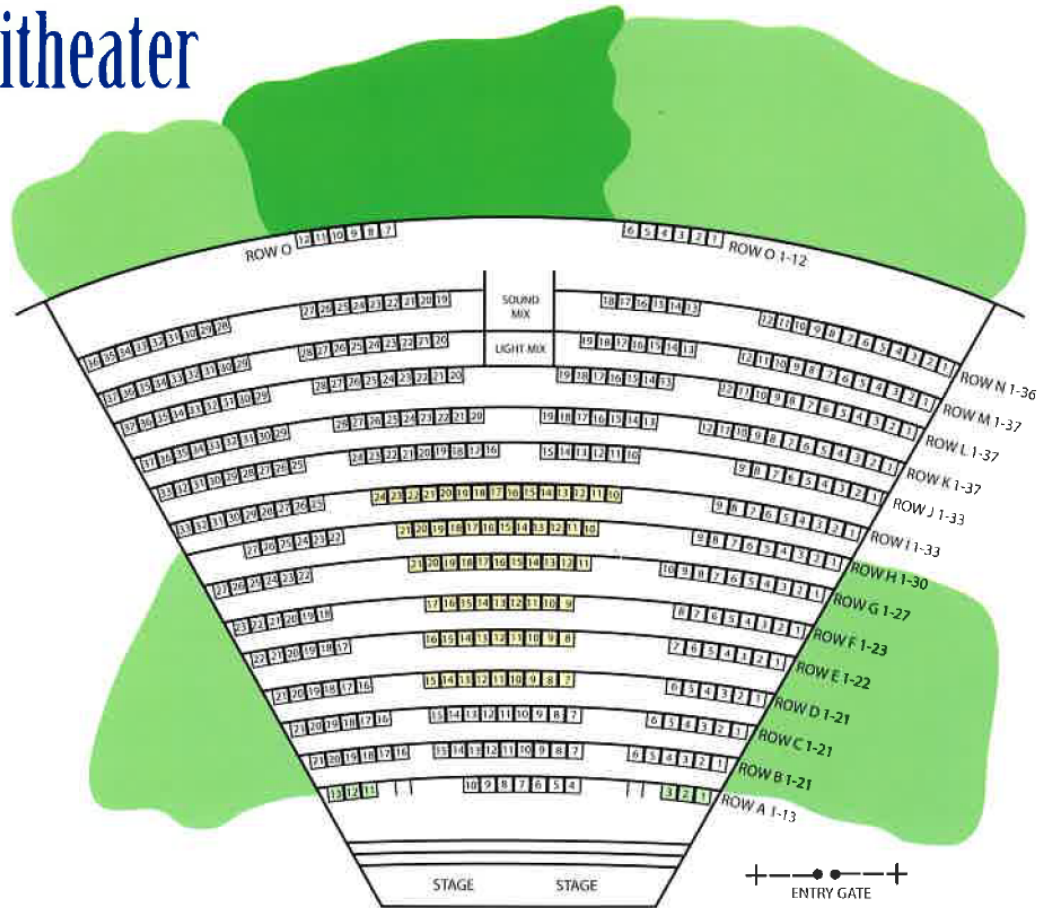

Robert Z. Hawkins Amphitheater

Robert Z. Hawkins Amphitheater

- Built by Q & D Construction
- Opened in August of 1999
- Located within Bartley Ranch Regional Park
- Washoe County Reservable Facility
- Maximum Occupancy is 1,000 patrons
 - 403 Physical Seats
 - 600 patrons on the grass

Robert Z. Hawkins Amphitheater

Robert Z. Hawkins Amphitheater at Bartley Ranch Regional Park

Total capacity is ~~1000~~ 1000. Seated: 403

Amenities:

- Sound and lighting equipment available
- Accommodates additional audio-video equipment
- Ticket booth with internet connectivity
- Green room area within the theater
- Dance floor
- Concession area
- Dressing rooms
- ADA accessible
- Available May through October

RESTROOMS  ADA/WHEELCHAIR & COMPANION SEATING  TICKET BOOTH 

Robert Z. Hawkins Amphitheater

ROBERT Z. HAWKINS AMPHITHEATER

Robert Z. Hawkins Amphitheater 2019

- **2019 Event Season Statistics**
 - 31 Performances
 - 14 Nights of Rehearsals