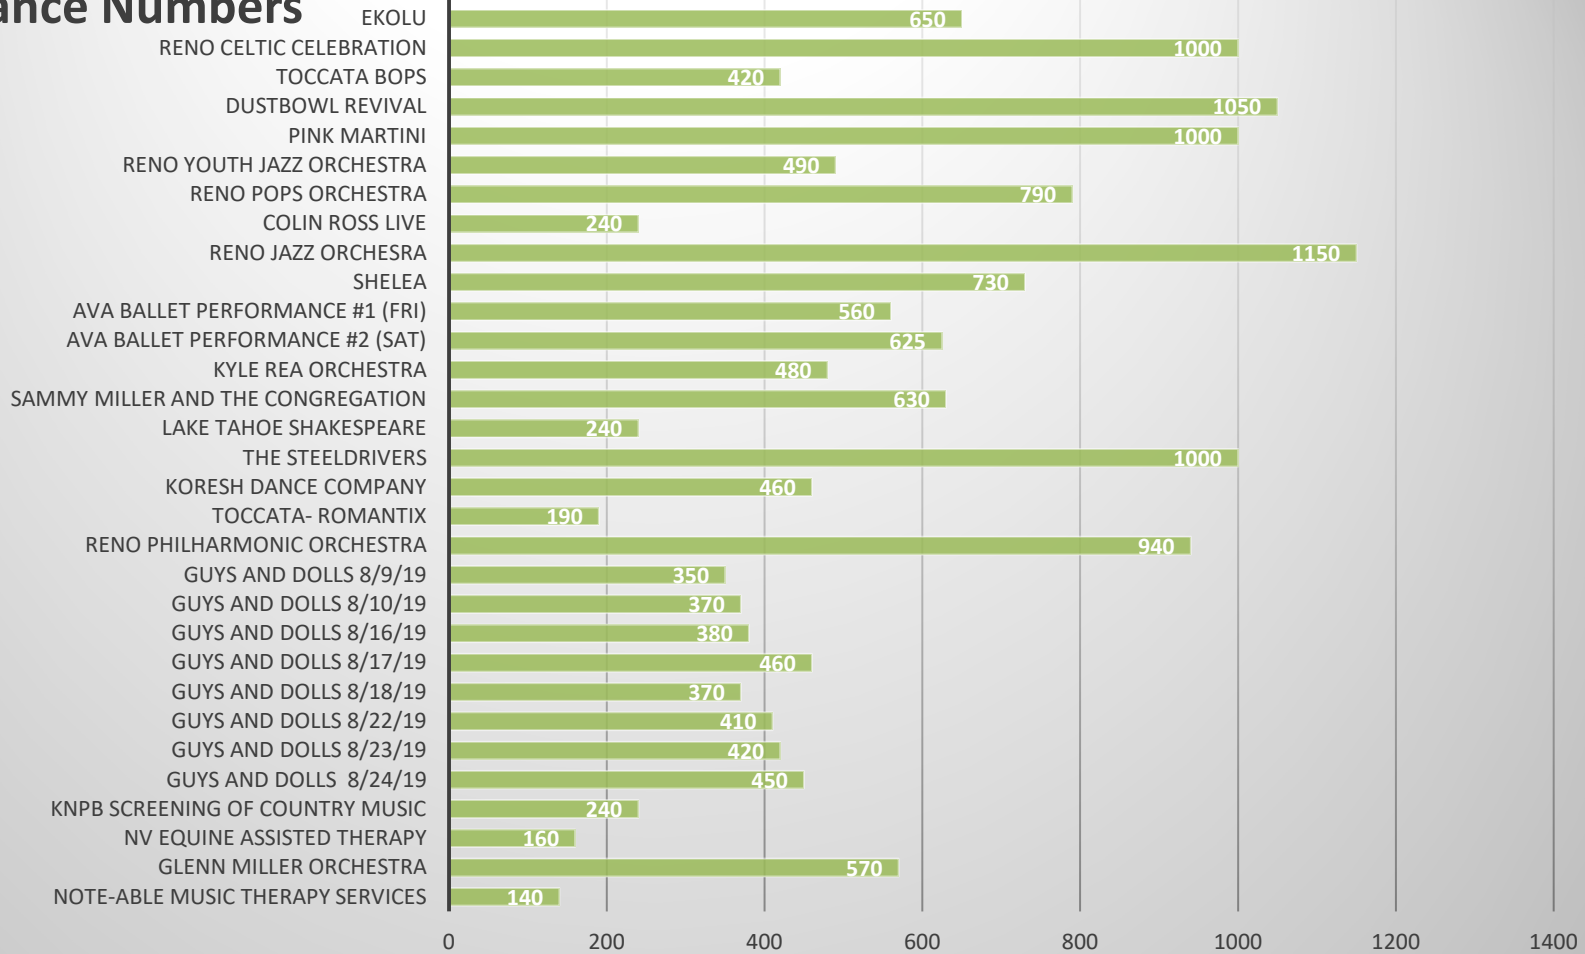

RESTROOMS  ADA/WHEELCHAIR & COMPANION SEATING  TICKET BOOTH 

Robert Z. Hawkins Amphitheater

ROBERT Z. HAWKINS AMPHITHEATER

Robert Z. Hawkins Amphitheater 2019

- **2019 Event Season Statistics**
 - 31 Performances
 - 14 Nights of Rehearsals

Robert Z. Hawkins Amphitheater 2019

2019 Attendance Numbers

Robert Z. Hawkins Amphitheater

Robert Z. Hawkins Amphitheater

Robert Z. Hawkins Amphitheater

Hawkins Amphitheater Yearly Attendance Trends

Robert Z. Hawkins Amphitheater