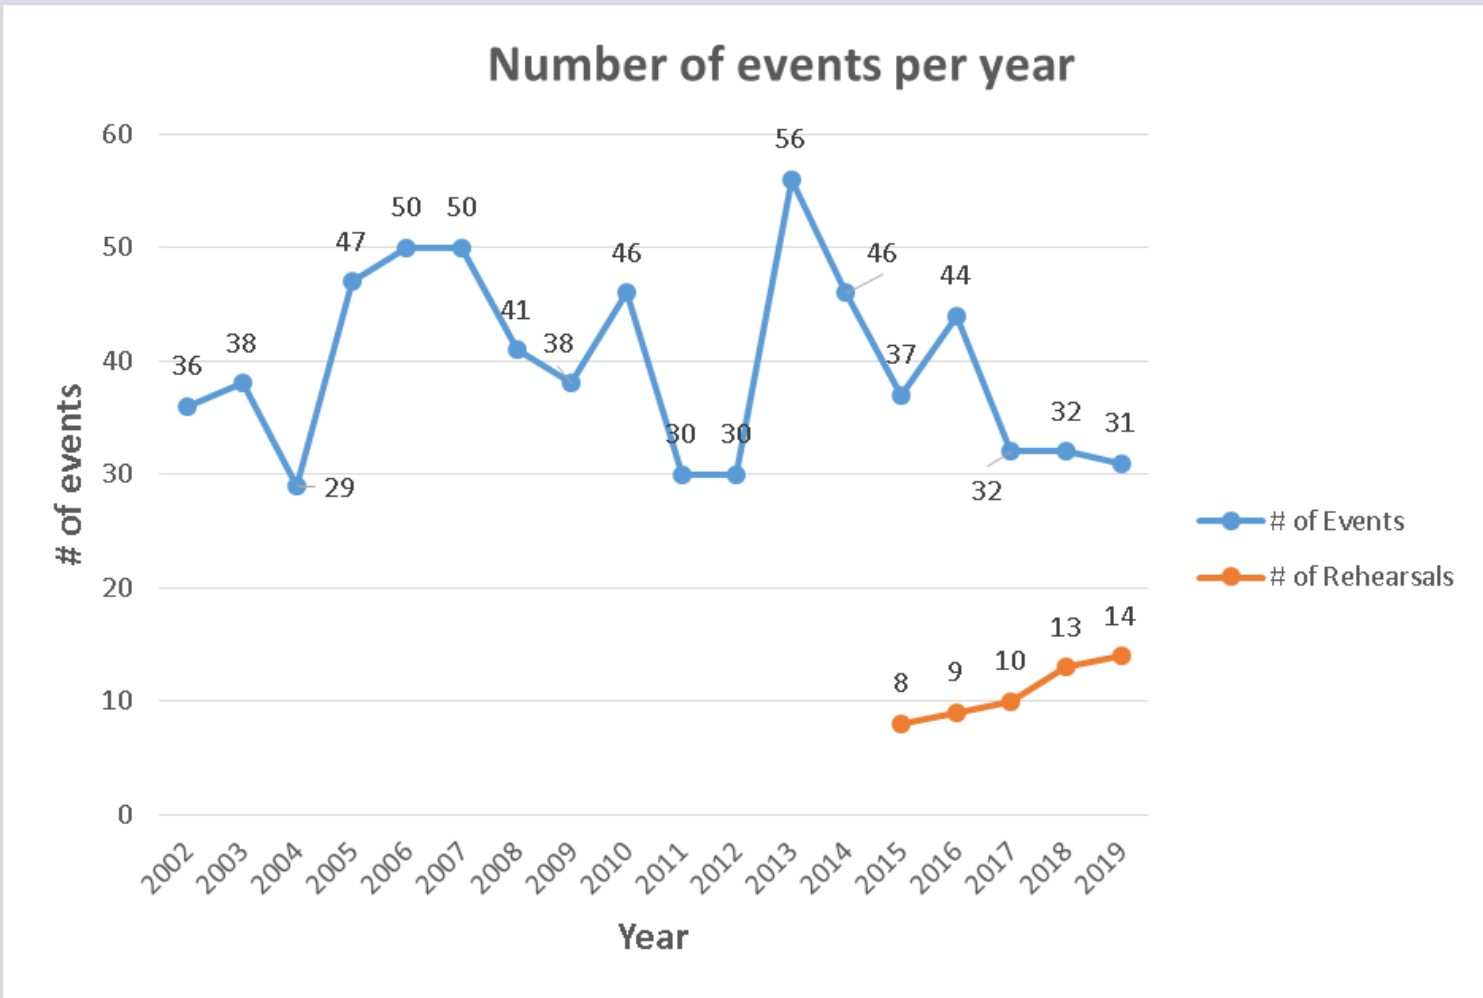

RESTROOMS  ADA/WHEELCHAIR & COMPANION SEATING  TICKET BOOTH 

Robert Z. Hawkins Amphitheater

ROBERT Z. HAWKINS AMPHITHEATER

Robert Z. Hawkins Amphitheater 2019

- **2019 Event Season Statistics**
 - 31 Performances
 - 14 Nights of Rehearsals

Robert Z. Hawkins Amphitheater 2019

2019 Attendance Numbers

Robert Z. Hawkins Amphitheater

Robert Z. Hawkins Amphitheater

Robert Z. Hawkins Amphitheater

Hawkins Amphitheater Yearly Attendance Trends

Robert Z. Hawkins Amphitheater