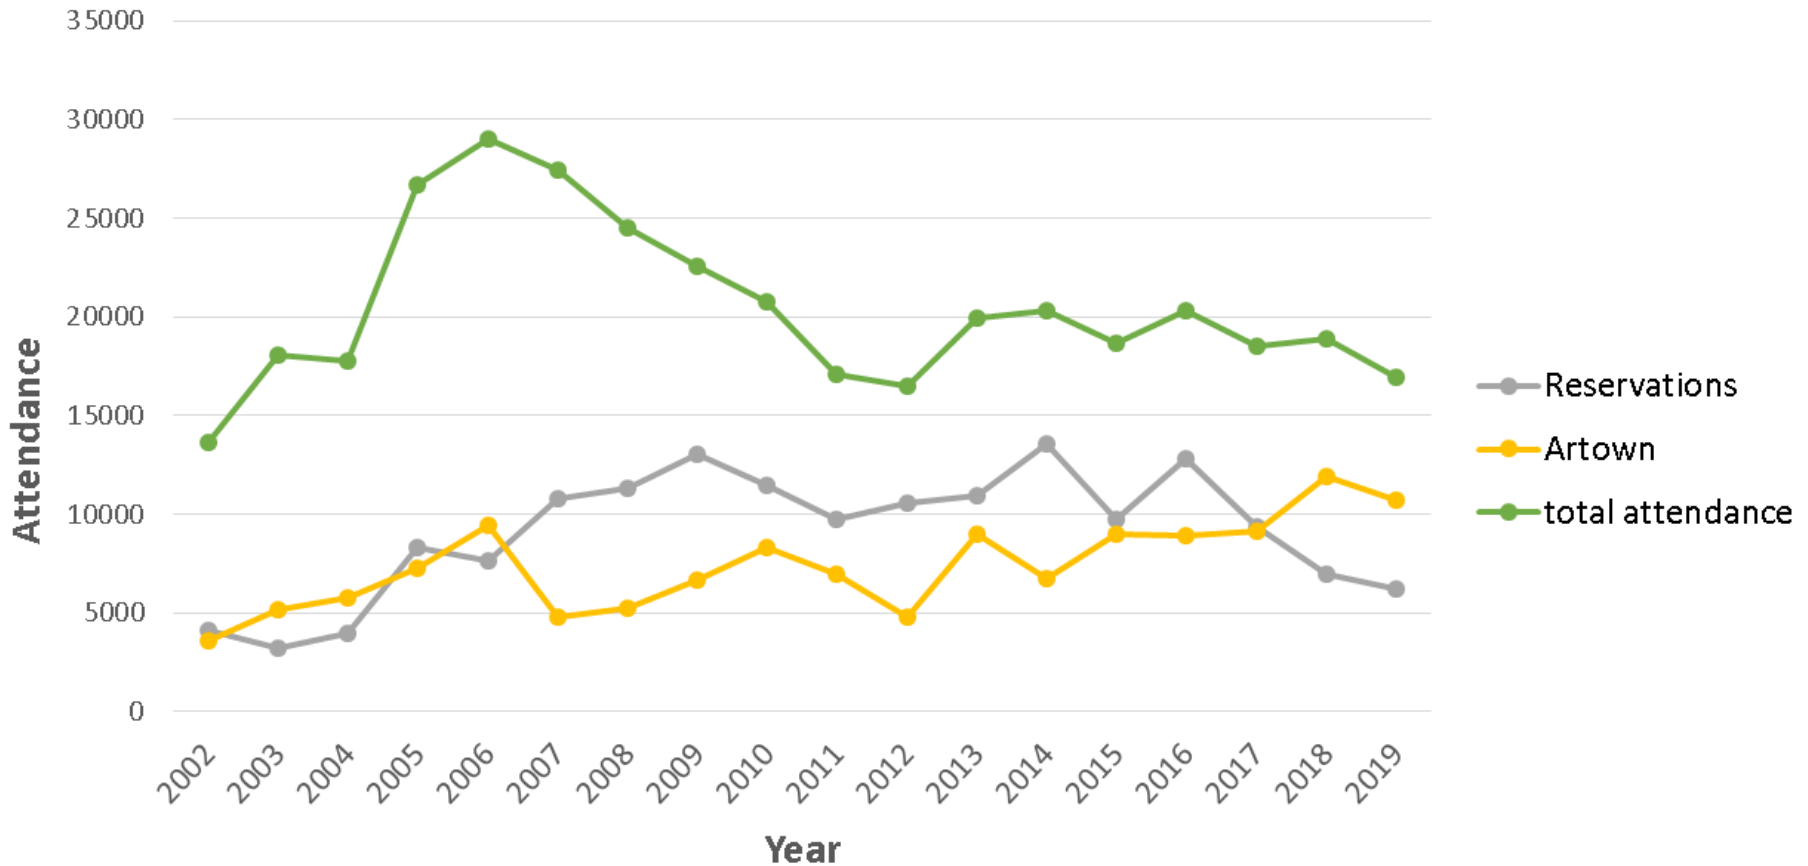

RESTROOMS  ADA/WHEELCHAIR & COMPANION SEATING  TICKET BOOTH 

Robert Z. Hawkins Amphitheater

ROBERT Z. HAWKINS AMPHITHEATER

Robert Z. Hawkins Amphitheater 2019

- **2019 Event Season Statistics**
 - 31 Performances
 - 14 Nights of Rehearsals

Robert Z. Hawkins Amphitheater 2019

2019 Attendance Numbers

Robert Z. Hawkins Amphitheater

Robert Z. Hawkins Amphitheater

Robert Z. Hawkins Amphitheater

Hawkins Amphitheater Yearly Attendance Trends

Robert Z. Hawkins Amphitheater

Average # of Patrons Per Show

Robert Z. Hawkins Amphitheater

Robert Z. Hawkins Amphitheater